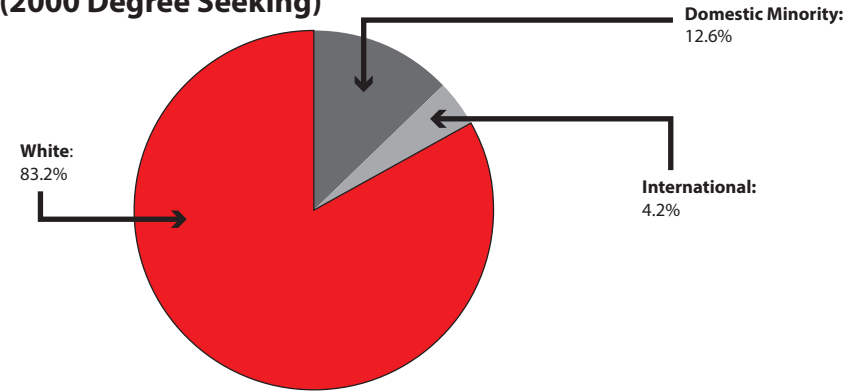

# Indiana University Recruits More International Students

Indiana University (IU) is having more and more international students since 2000. The percentage of international students in 2015 (8.3%) is twice as much as the percentage in 2000 (4.2%). Bloomington, the largest campus of IU, has 6,126 international students in 2015. It is the largest number of international students since the school was founded.

## Number of International Students in Each IU Campus

## Share of IU Students Population by Race and Ethnicity (2000 Degree Seeking)

## Number of International students From 2000 to 2015

IU this year has a total of 8,055 international students, which is the largest number ever.