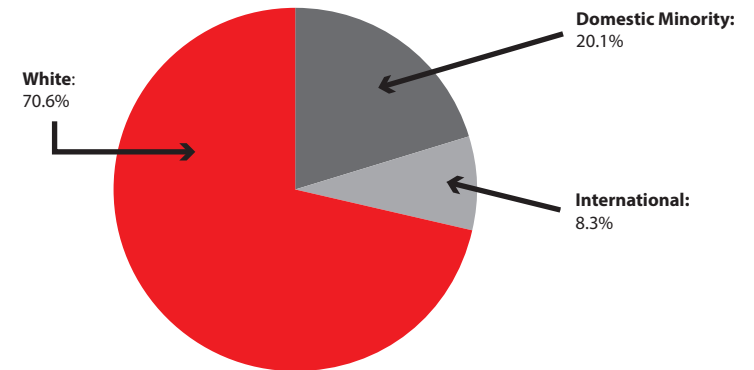

# Indiana University Recruits More International Students

Indiana University (IU) is having more and more international students since 2000. The percentage of international students in 2015 (8.3%) is twice as much as the percentage in 2000 (4.2%). Bloomington, the largest campus of IU, has 6,126 international students in 2015. It is the largest number of international students since the school was founded.

## Number of International Students in Each IU Campus

## Share of IU Students Population by Race and Ethnicity (2000 Degree Seeking)

## Share of IU Students Population by Race and Ethnicity (2015 Degree Seeking)

The percentage of international students in 2015 (8.3%) is twice as much as the percentage in 2000 (4.2%).