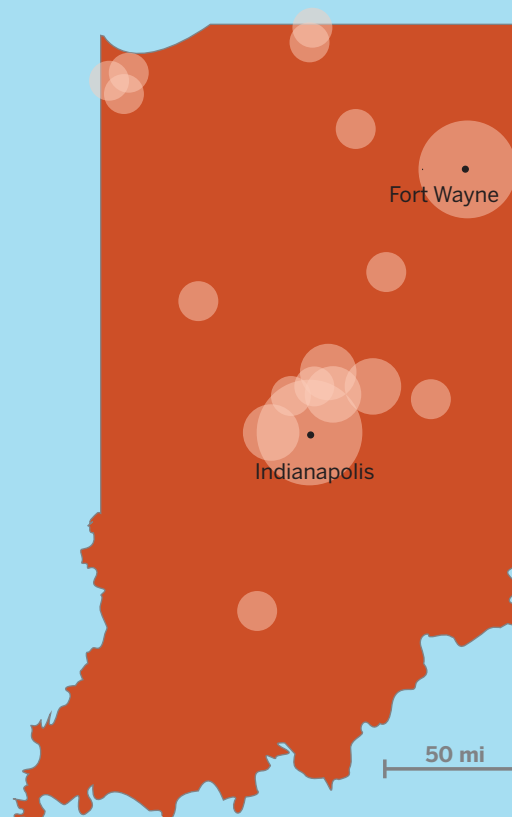

Indiana produces more NCAA basketball players than any other state

Of the data taken from the 2016 preseason AP top 25, Indiana produces almost seven top 25 team members per 100,000 people¹. The next highest state is Kansas with 4.27. Indiana is also the only state with four top 25 teams.

HOME SWEET HOME

The top 12 states that produce the most players on top 25 teams, unadjusted for population.

THE HOOSIER STATE

Each of the 33 players' hometowns are scattered all across the state.

AP TOP 25

- NORTH CAROLINA
- KENTUCKY
- MARYLAND
- KANSAS
- DUKE
- VIRGINIA
- IOWA STATE
- OKLAHOMA
- GONZAGA
- WICHITA ST
- VILLANOVA
- ARIZONA
- MICHIGAN STATE
- CALIFORNIA
- INDIANA
- UTAH
- WISCONSIN
- VANDERBILT
- NOTRE DAME
- CONNECTICUT
- LSU
- BAYLOR
- PURDUE
- BUTLER
- MICHIGAN