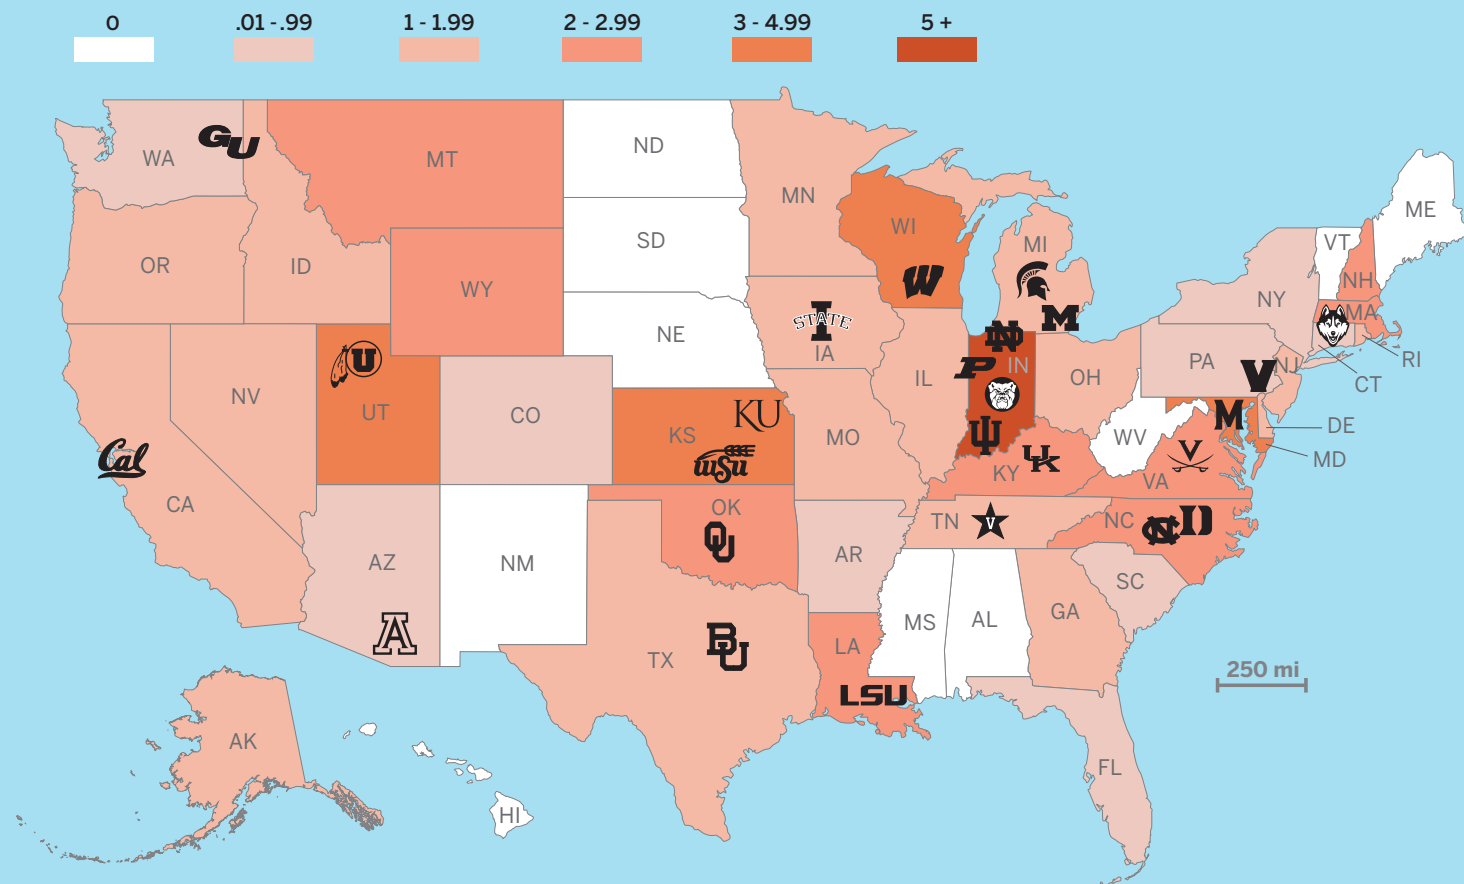

Indiana produces more NCAA basketball players than any other state

Of the data taken from the 2016 preseason AP top 25, Indiana produces almost seven top 25 team members per 100,000 people¹. The next highest state is Kansas with 4.27. Indiana is also the only state with four top 25 teams.

HOME SWEET HOME

The top 12 states that produce the most players on top 25 teams, unadjusted for population.

THE HOOSIER STATE

Each of the 33 players' hometowns are scattered all across the state.

AP TOP 25

- NORTH CAROLINA
- KENTUCKY
- MARYLAND
- KANSAS
- DUKE
- VIRGINIA
- IOWA STATE
- OKLAHOMA
- GONZAGA
- WICHITA ST
- VILLANOVA
- ARIZONA
- MICHIGAN STATE
- CALIFORNIA
- INDIANA
- UTAH
- WISCONSIN
- VANDERBILT
- NOTRE DAME
- CONNECTICUT
- LSU
- BAYLOR
- PURDUE
- BUTLER
- MICHIGAN

¹Per 100,000 college eligible aged men 15-24, population data from 2010 census
NOTE: 36 players are from outside the U.S.; Alaska and Hawaii are not to scale
SOURCE: U.S. Census, ESPN