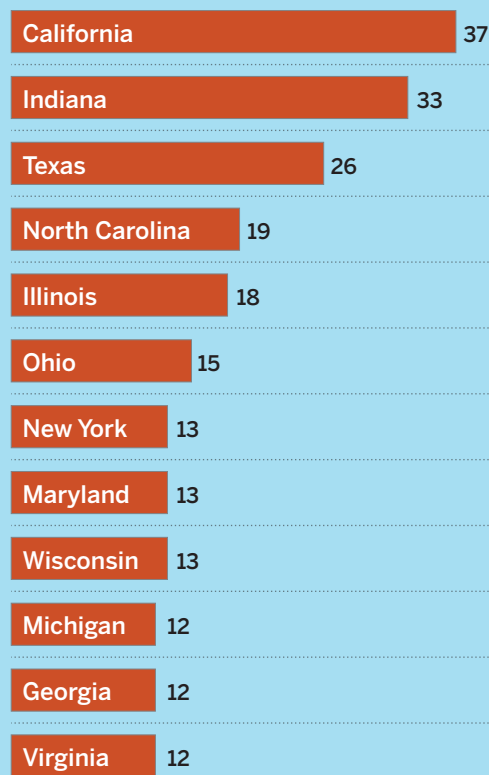

Indiana produces more NCAA basketball players than any other state

Of the data taken from the 2016 preseason AP top 25, Indiana produces almost seven top 25 team members per 100,000 people¹. The next highest state is Kansas with 4.27. Indiana is also the only state with four top 25 teams.

HOME SWEET HOME

The top 12 states that produce the most players on top 25 teams, unadjusted for population.

THE HOOSIER STATE

Each of the 33 players' hometowns are scattered all across the state.

AP TOP 25

- NORTH CAROLINA
- KENTUCKY
- MARYLAND
- KANSAS
- DUKE
- VIRGINIA
- IOWA STATE
- OKLAHOMA
- GONZAGA
- WICHITA ST
- VILLANOVA
- ARIZONA
- MICHIGAN STATE
- CALIFORNIA
- INDIANA
- UTAH
- WISCONSIN
- VANDERBILT
- NOTRE DAME
- CONNECTICUT
- LSU
- BAYLOR
- PURDUE
- BUTLER
- MICHIGAN