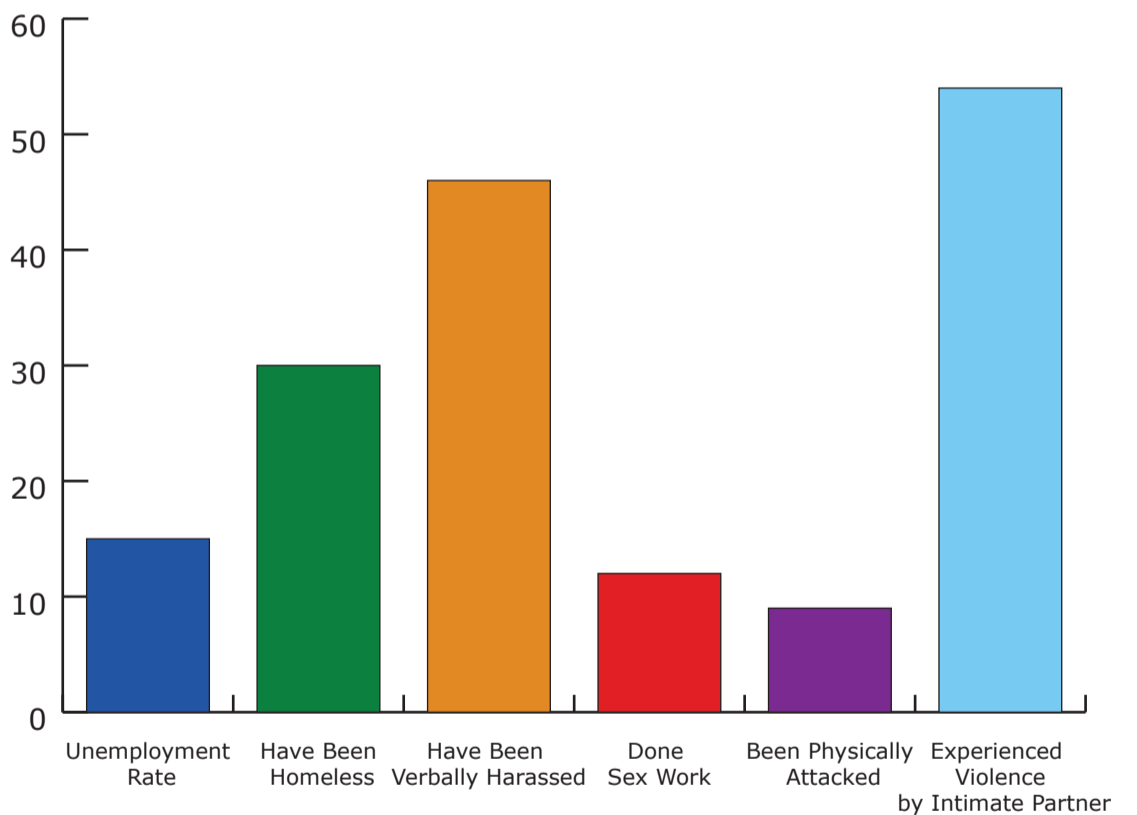

Violent Trends in Transgender Community Misrepresented by Murder Statistics

Trends within the transgender community show higher risks of discrimination and constantly changing murder rates, but as a whole have low murder rates.

Percent Change in Murder Rate

Key: ■ Trans Murder Rate ■ US Murder Rate

No comprehensive data collected for the murder of transgender people before 2010

Murders of Transpeople by Demographic

Discrimination Transpeople Face

Statistics over homelessness, violence by an intimate partner, and sex work were all recorded for the lifetime of a person while statistics over physical and verbal violence were recorded for the year of the survey