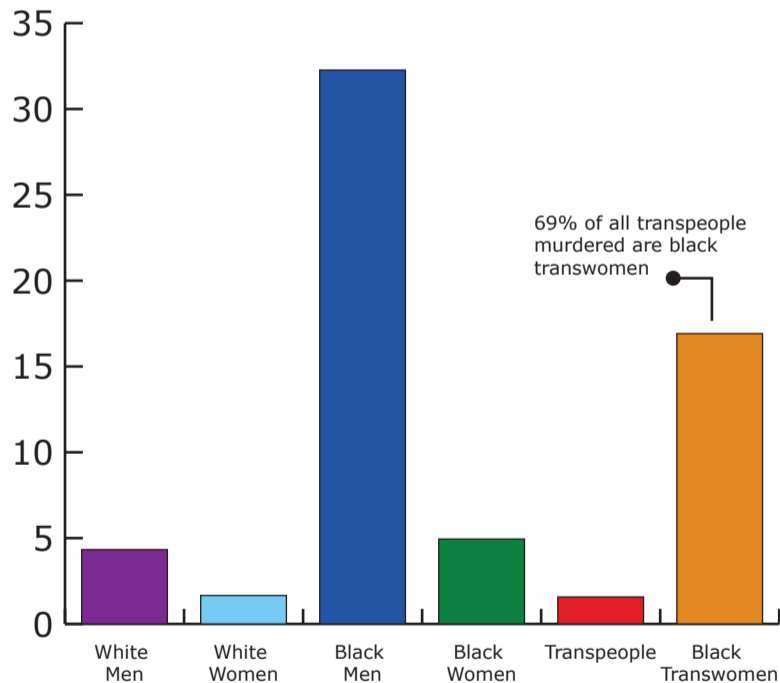

Murder Rates by Demographic

Murder rates were collected for the last complete year for each demographic. The murder rate for transpeople were figured from 2016 statistics while all others were calculated with statistics from 2014.