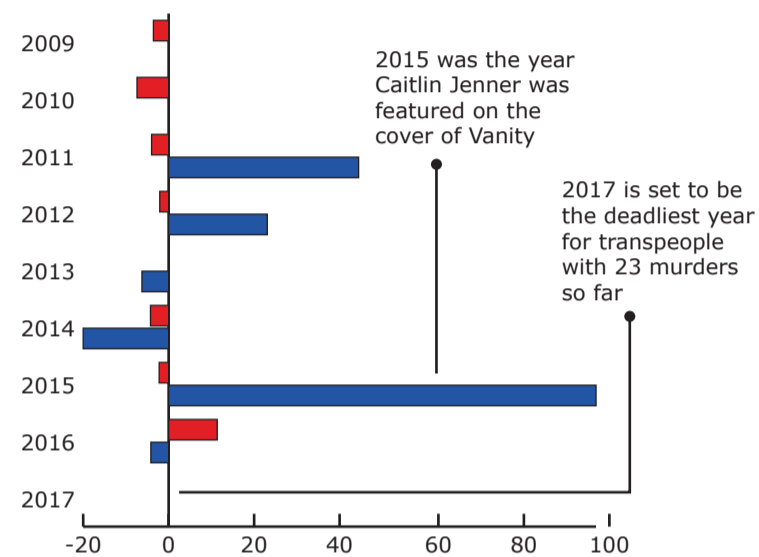

Violent Trends in Transgender Community Misrepresented by Murder Statistics

Trends within the transgender community show higher risks of discrimination and constantly changing murder rates, but as a whole have low murder rates.

Percent Change in Murder Rate

Key: ■ Trans Murder Rate ■ US Murder Rate

No comprehensive data collected for the murder of transgender people before 2010

Murders of Transpeople by Demographic

Discrimination Transpeople Face

Statistics over homelessness, violence by an intimate partner, and sex work were all recorded for the lifetime of a person while statistics over physical and verbal violence were recorded for the year of the survey