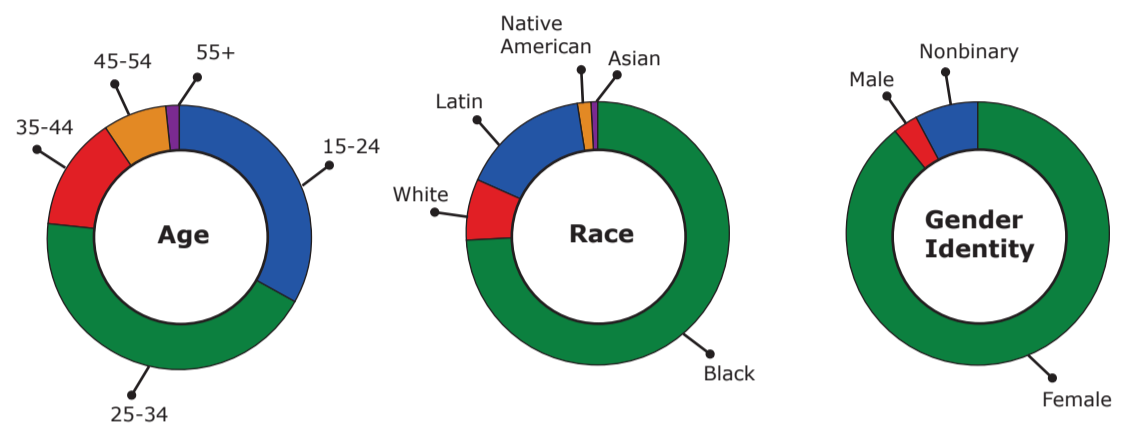

Violent Trends in Transgender Community Misrepresented by Murder Statistics

Trends within the transgender community show higher risks of discrimination and constantly changing murder rates, but as a whole have low murder rates.

Percent Change in Murder Rate

Key: ■ Trans Murder Rate ■ US Murder Rate

No comprehensive data collected for the murder of transgender people before 2010

Murders of Transpeople by Demographic

Discrimination Transpeople Face

Statistics over homelessness, violence by an intimate partner, and sex work were all recorded for the lifetime of a person while statistics over physical and verbal violence were recorded for the year of the survey

Murder Rates by Demographic

Murder rates were collected for the last complete year for each demographic. The murder rate for transpeople were figured from 2016 statistics while all others were calculated with statistics from 2014.