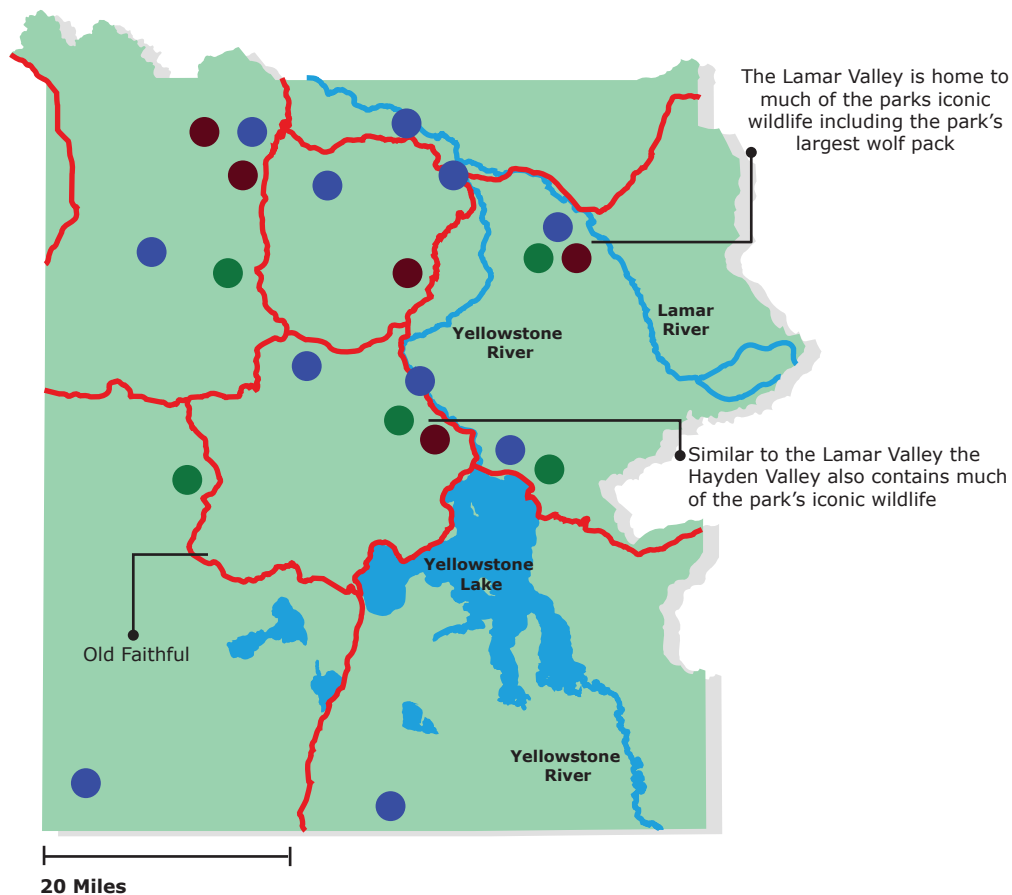

# Yellowstone Reflects National Trend in Recovery of Protected Species

Since it was founded as a national park Yellowstone has gone from having only a handful of bison, grizzly bears and gray wolves to being one of the most sought after locations to see these animals in their natural habitats due to conservation efforts on behalf of the park.

## Yellowstone National Park

As a whole Yellowstone is home to 108 gray wolves, 3,500 bison and anywhere between 700 to 1,200 grizzly bears.

## Protected Species Populations Across the US

### U.S. Gray Wolf Population