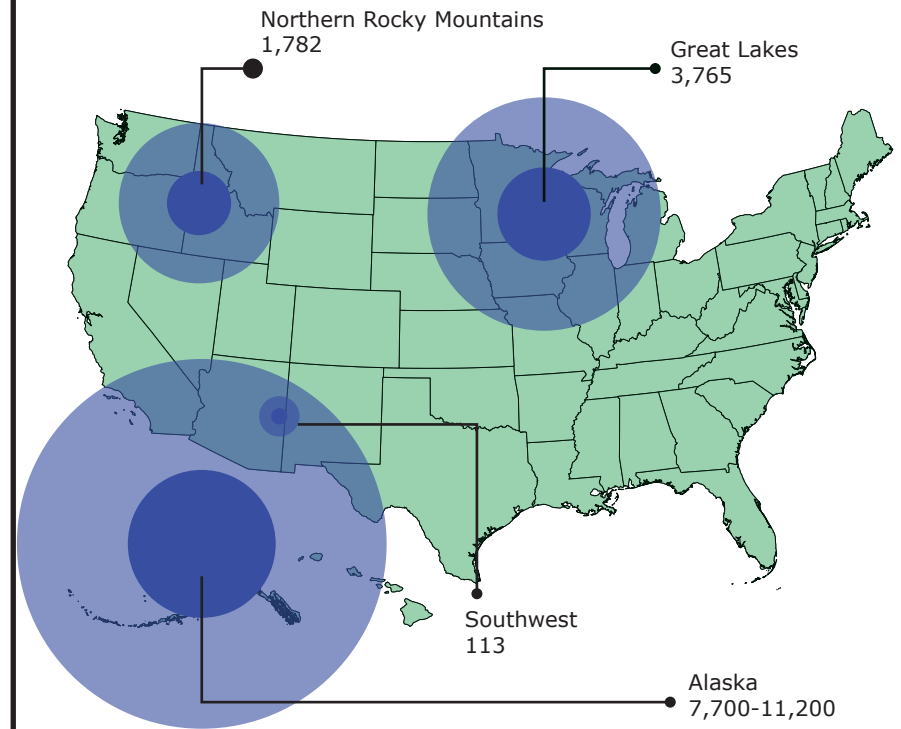

# Yellowstone Reflects National Trend in Recovery of Protected Species

Since it was founded as a national park Yellowstone has gone from having only a handful of bison, grizzly bears and gray wolves to being one of the most sought after locations to see these animals in their natural habitats due to conservation efforts on behalf of the park.

## Yellowstone National Park

As a whole Yellowstone is home to 108 gray wolves, 3,500 bison and anywhere between 700 to 1,200 grizzly bears.

## Protected Species Populations Across the US

### U.S. Gray Wolf Population