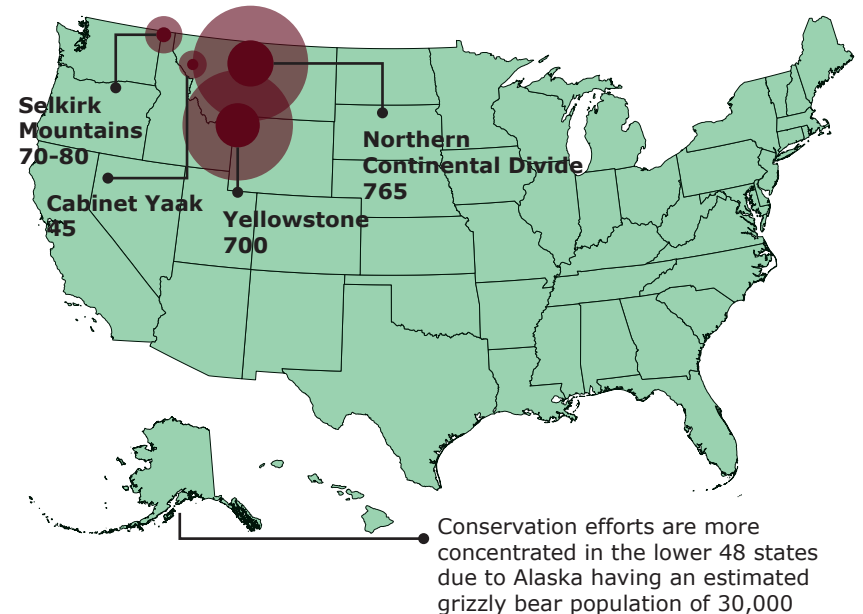

U.S. Grizzly Bear Population

US bison populations can be complicated to track due to varied ownership and mixed genetics with common cattle. There are an estimated 500,000 bison across North America, but only around 30,000 are held for conservation purposes. However, there are 17 publicly held herds across the US.